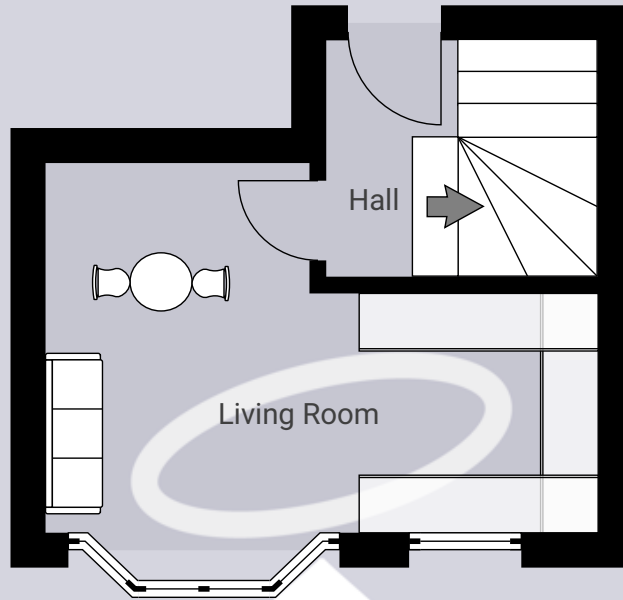

# Flat 7, 84 Caerphilly Road

Caerphilly Road, CF14 Cardiff, Wales, GB

TOTAL AREA: 378.75 sq ft • LIVING AREA: 378.75 sq ft • FLOORS: 2 • ROOMS: 6

## ▼ Ground Floor

TOTAL AREA: 126.27 sq ft • LIVING AREA: 126.27 sq ft • ROOMS: 2

## ▼ 1st Floor

TOTAL AREA: 252.48 sq ft • LIVING AREA: 252.48 sq ft • ROOMS: 4

THIS FLOORPLAN IS PROVIDED WITHOUT WARRANTY OF ANY KIND. SENSOPIA DISCLAIMS ANY WARRANTY INCLUDING, WITHOUT LIMITATION, SATISFACTORY QUALITY OR ACCURACY OF DIMENSIONS.