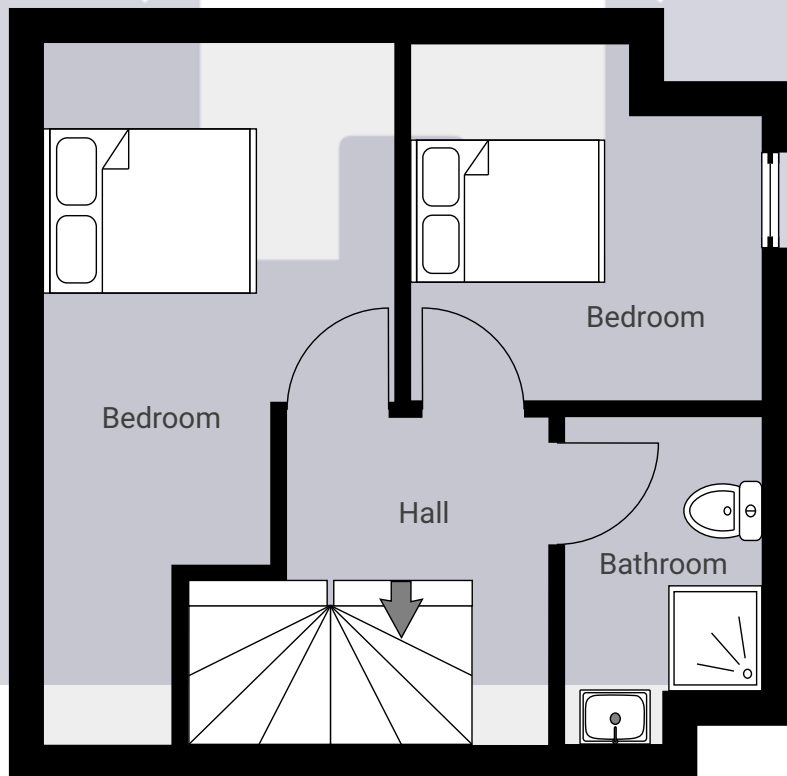

# Flat 7, 84 Caerphilly Road

Caerphilly Road, CF14 Cardiff, Wales, GB

TOTAL AREA: 378.75 sq ft • LIVING AREA: 378.75 sq ft • FLOORS: 2 • ROOMS: 6

## ▼ Ground Floor

TOTAL AREA: 126.27 sq ft • LIVING AREA: 126.27 sq ft • ROOMS: 2

## ▼ 1st Floor

TOTAL AREA: 252.48 sq ft • LIVING AREA: 252.48 sq ft • ROOMS: 4

THIS FLOORPLAN IS PROVIDED WITHOUT WARRANTY OF ANY KIND. SENSOPIA DISCLAIMS ANY WARRANTY INCLUDING, WITHOUT LIMITATION, SATISFACTORY QUALITY OR ACCURACY OF DIMENSIONS.